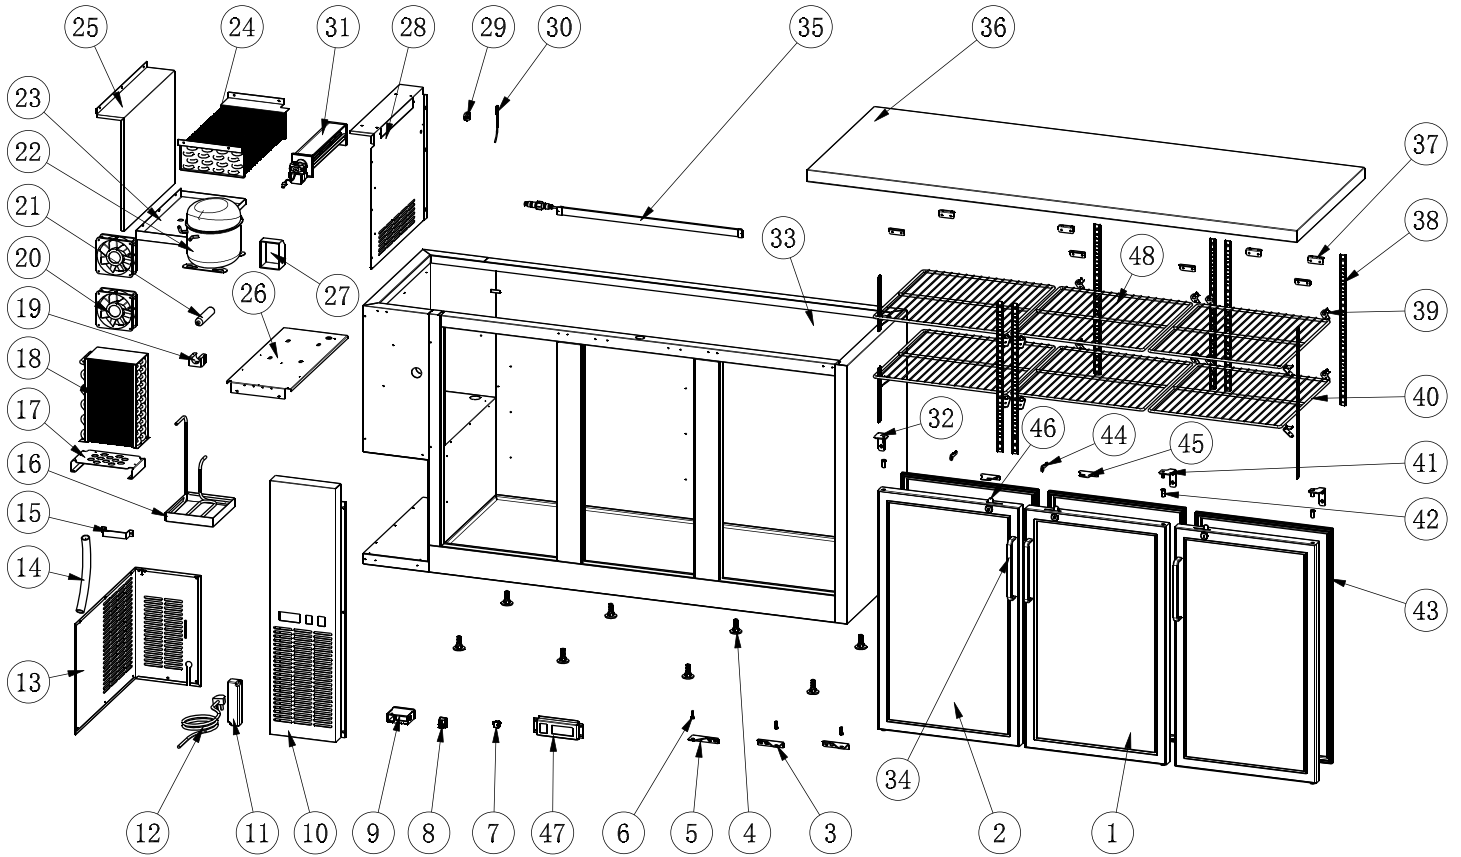

Parts Breakdown

Model **BB-CN-0020E-GH** 59062

Parts Breakdown

Model BB-CN-0020E-GH 59062

Item No.	Description	Position	Item No.	Description	Position	Item No.	Description	Position
AA462	Right Glass Door for 59062	1	AF778	Condenser Installation Board for 59062	17	68296	LED Light for 59062	35
AA463	Left Glass Door for 59062	2	AA155	Condenser for 59062	18	AF824	Top Board for 59062	36
61468	Left Bottom Hinge for 59062	3	AB595	Filter Fixer for 59062	19	AF764	Top Board Fixer for 59062	37
AA185	Leveling Feet for 59062	4	AA128	Condenser Fan Motor for 59062	20	AF176	K Strip-4 Holes for 59062	38
AA360	Bottom Left Hinge for 59062	5	AA371	Filter for 59062	21	26884	K Clip for 59062	39
AA361	Bottom Hinge Axis for 59062	6	AI395	Compressor for 59062	22	AF804	Shelf Left and Right for 59062	40
AA124	Power Switch for 59062	7	AI396	Inner Drain Pan for 59062	23	AA436	Upper Right Hinge for 59062	41
AA362	LED Light Switch for 59062	8	AI397	Evaporator for 59062	24	AA388	Axis Cover for 59062	42
AB109	Thermostat for 59062	9	AI398	Inst Sheet for Evaporator for 59062	25	AA437	Gasket for 59062	43
AF776	Control Panel for 59062	10	AF781	Compressor Installation Board for 59062	26	AA390	Key for 59062	44
AA364	LED Power Supply for 59062	11	AI399	Evaporator Cover for 59062	28	AF761	Lock Plate for 59062	45
AA365	Power Cord for 59062	12	AA378	Temperature Probe Fixer for 59062	29	AA392	Lock for 59062	46
AF777	Back Grill for 59062	13	AA379	Temperature Probe for 59062	30	AI401	Waterproof Cover of Thermostat for 59062	47
AA216	Drain Tube for 59062	14	AI400	Evaporator Fan Motor for 59062	31	AA484	Middle Shelf for 59062	48
AB974	Handle for Installation Board for 59062	15	AF786	Upper Light Hinge for 59062	32			
AF087	Outer Drain Pan for 59062	16	AA395	Glass Door Handle for 59062	34			